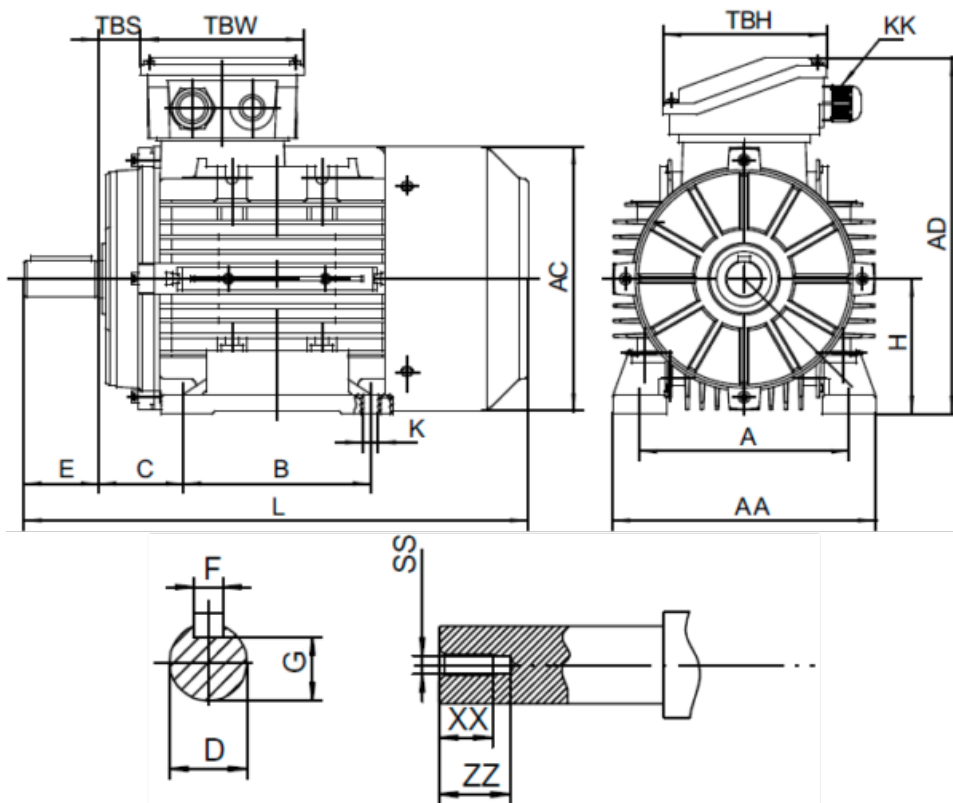

Data Sheet

Article number: 2518002206120140

Description: Kleedrive T3A 100L2-6 2.2kw 900 rpm UL/CSA
3x230/400V 50 HZ IP55 B3 Eff=82,5%

Measures

A = 160	F = 8	TBW = 118
AA = 200	G = 24	XX = 22
AC = Ø199	H = 100	ZZ = 30
AD = 260	KK = -	
B = 140	L = 376	
C = 63	SS = M10	
D = Ø28	TBH = 118	
E = 60	TBS = 32	